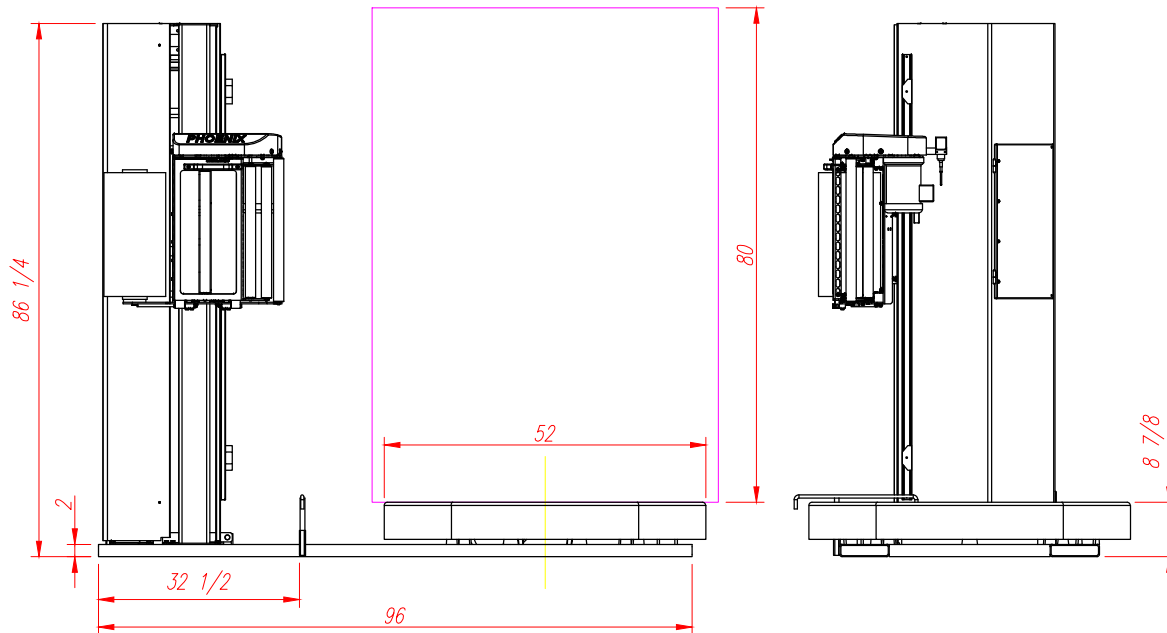

The Stretch Wrapping Experts

For more information call 800-845-2300 or visit us at www.phoenixwrappers.com

GLEN CARTER

PRELIMINARY LAYOUT FOR REF.

WWW.PHOENIXWRAPPERS.COM

CLIENT: STANDARD	DATE:
DISTRIBUTOR: STANDARD	QUOTE:
MACHINE MODEL: PHP-2300	