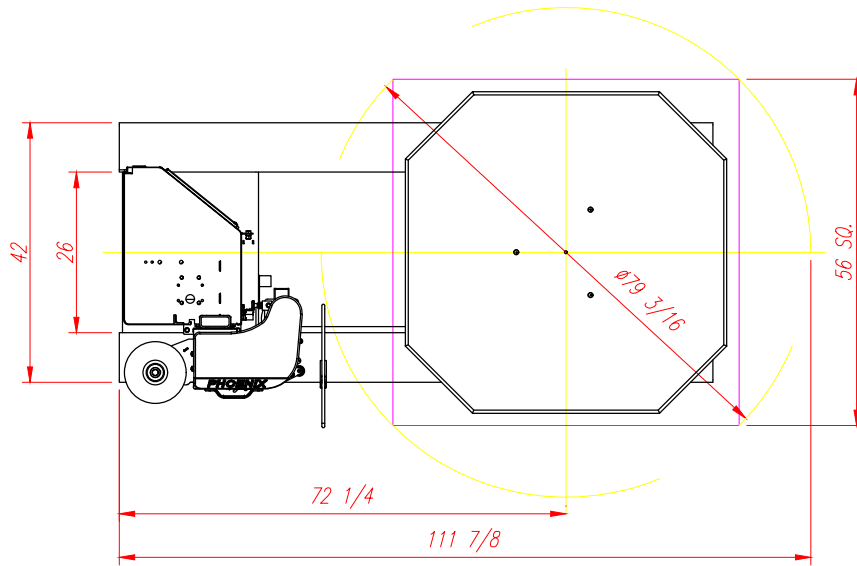

The Stretch Wrapping Experts

For more information call 800-845-2300 or visit us at www.phoenixwrappers.com

GLEN CARTER

PRELIMINARY LAYOUT FOR REF.

WWW.PHOENIXWRAPPERS.COM

CLIENT: STANDARD	DATE:
DISTRIBUTOR: STANDARD	QUOTE:
MACHINE MODEL: PHP-2300	